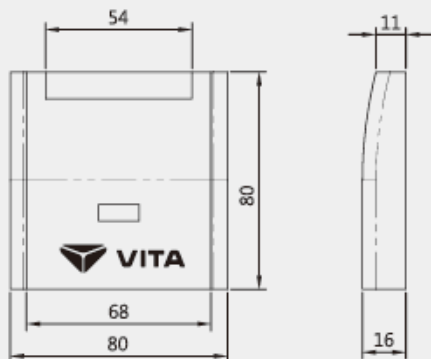

Fitted to Last

Energy Saver

The Türguard energy saver is a simple and economical solution to reduce energy consumption in unoccupied rooms. Unlike many similar card switches, Türguard energy saver can only be activated by the serial number of the Türguard keycard to prevent any attempts to use substitutes.