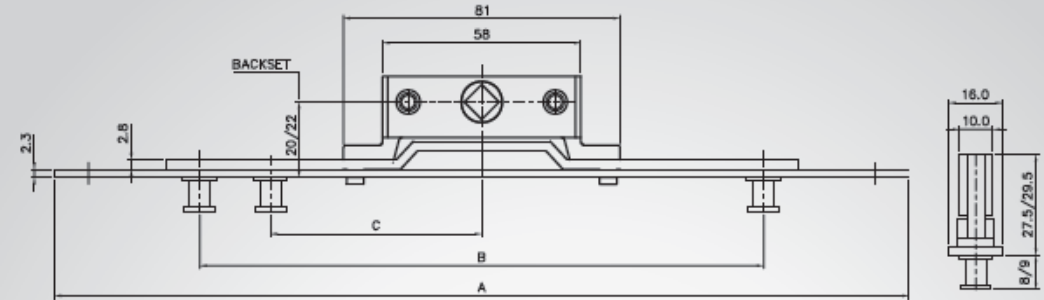

FEATURES & BENEFITS

- Tested in accordance to BBA
- Suitable for eurogroove applications
- Quick and easy to fabricate
- Available in a range of lengths to fit all window sash sizes
- Fully adjustable mushroom cams +/-1mm
- Extensive range of profile specific night vent keeps available
- Packaged as 10 per box, 3, 5 or 10 boxes per carton depending on Espagnolette size

IEB INLINE ESPAGNOLETTE

The Vita Inline Espagnolette range has been designed to meet the requirements of both trade and newbuild fabricators requiring a high quality, high performance product that meets the stringent requirements of BBA. Manufactured from quality steel throughout and quick and easy to fabricate. Available in 20 or 22mm backsets with 8mm or 9mm mushroom cams.

IEBseries
FOR

HB 117 HB 118L HB 118R

Product Code	Size A (mm)	Locking Cams	Distance B (mm)	Distance C (mm)
IEB150	150	1	-	-
IEB250	250	2	165	-
IEB400	400	2	284	-
IEB600	600	2	484	-
IEB800	800	2	684	-
IEB1000	1000	3	884	148,5
IEB1200	1200	3	1084	148,5

Silver Trivalent coating to BS EN 1670:2007 Grade 3
BBA Assessment Report Number S2/49995

Product Code	Size (mm)	Backset (mm)	Mushroom Height (mm)	Product Code	Size (mm)	Backset (mm)	Mushroom Height (mm)
IEB22M8L150	150	22	8	IEB22M9L150	150	22	9
IEB22M8L250	250	22	8	IEB22M9L250	250	22	9
IEB22M8L400	400	22	8	IEB22M9L400	400	22	9
IEB22M8L600	600	22	8	IEB22M9L600	600	22	9
IEB22M8L800	800	22	8	IEB22M9L800	800	22	9
IEB22M8L1000	1000	22	8	IEB22M9L1000	1000	22	9
IEB22M8L1200	1200	22	8	IEB22M9L1200	1200	22	9
Product Code	Size (mm)	Backset (mm)	Mushroom Height (mm)	Product Code	Size (mm)	Backset (mm)	Mushroom Height (mm)
IEB20M8L150	150	20	8	IEB20M9L150	150	20	9
IEB20M8L250	250	20	8	IEB20M9L250	250	20	9
IEB20M8L400	400	20	8	IEB20M9L400	400	20	9
IEB20M8L600	600	20	8	IEB20M9L600	600	20	9
IEB20M8L800	800	20	8	IEB20M9L800	800	20	9
IEB20M8L1000	1000	20	8	IEB20M9L1000	1000	20	9
IEB20M8L1200	1200	20	8	IEB20M9L1200	1200	20	9