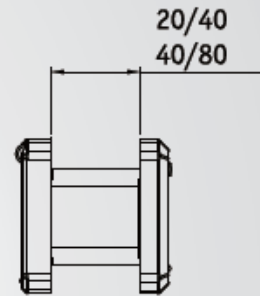

FEATURES & BENEFITS

- All letterplates supplied with 2 x fixing screws
- Suitable for doors from 20mm to 80mm
- Available in two variants to cover midrail and panel applications
- External and internal flaps open to 180 degrees for optimum access
- 12", accepting full A4-sized mail, aperture size conforming to BS EN 13724:2002
- Packaged as 1 per box, 30 boxes per carton

Fittings for Doors 37

ABS FRAMED LETTERPLATE

Vita's range of ABS framed letterplates are designed to give a maximum of 180 degrees opening to aid the delivery of mail. Forged with quality extruded aluminum and available in a variety of fine finishes.

| Product | Letterplate Size | Door Thickness |
|-------------|------------------|----------------|
| LTP 2040-12 | 12 inch | 20-40mm |
| LTP 4080-12 | 12 inch | 40-80mm |
| LTP 2040-10 | 10 inch | 20-40mm |
| LTP 4080-10 | 10 inch | 40-80mm |