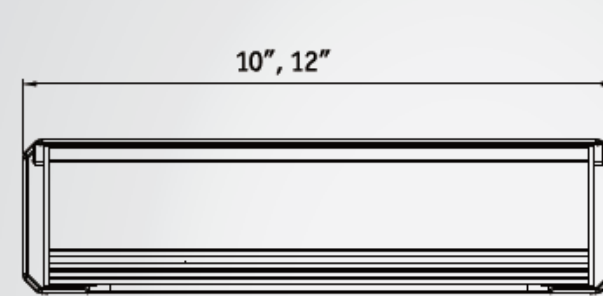

FEATURES & BENEFITS

- All letterplates supplied with 2 x fixing screws
- Suitable for doors from 20mm to 80mm
- Available in two variants to cover midrail and panel applications
- External and internal flaps open to 180 degrees for optimum access
- 12", accepting full A4-sized mail, aperture size conforming to BS EN 13724:2002
- Packaged as 1 per box, 30 boxes per carton

Fittings for Doors 37

ABS FRAMED LETTERPLATE

Vita's range of ABS framed letterplates are designed to give a maximum of 180 degrees opening to aid the delivery of mail. Forged with quality extruded aluminum and available in a variety of fine finishes.

| Product | Letterplate Size | Door Thickness |
|-------------|------------------|----------------|
| LTP 2040-12 | 12 inch | 20-40mm |
| LTP 4080-12 | 12 inch | 40-80mm |
| LTP 2040-10 | 10 inch | 20-40mm |
| LTP 4080-10 | 10 inch | 40-80mm |