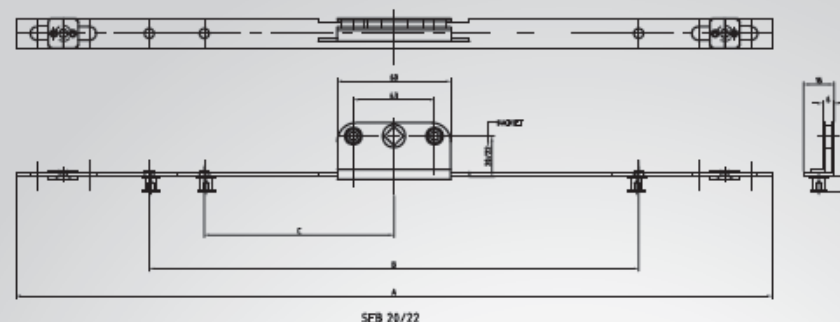

FEATURES & BENEFITS

- Suitable for non-eurogroove applications
- Quick and easy to fabricate
- Available in a range of lengths to fit all window sash sizes
- Fully adjustable mushroom cams +/- 1mm
- Extensive range of profile specific night vent keeps available
- Packaged as 10 per box, 3, 5 or 10 boxes per carton depending on Espagnolette size

SEB OFFSET ESPAGNOLETTE

The Vita Offset Espagnolette range has been designed to meet the requirements of both trade and newbuild fabricators who need a high quality, high performance product that meets the stringent standards of the window and door industry. Manufactured from quality steel throughout and quick and easy to fabricate. Available in 20 or 22mm backsets with 8mm or 9mm mushroom cams.

SEBseries
FOR

HB 117 HB 118L HB 118R

Product Code	Size A (mm)	Locking Cams	Distance B (mm)	Distance C (mm)
SEB250	250	1	155	-
SEB400	400	2	259	-
SEB600	600	2	459	-
SEB800	800	2	659	-
SEB1000	1000	3	859	132
SEB1200	1200	3	1059	132

Silver Trivalent coating to BS EN 1670:2007 Grade 3

Product Code	Size (mm)	Backset (mm)	Mushroom Height (mm)	Product Code	Size (mm)	Backset (mm)	Mushroom Height (mm)
SEB22M8L250	250	22	8	SEB22M9L250	250	22	9
SEB22M8L400	400	22	8	SEB22M9L400	400	22	9
SEB22M8L600	600	22	8	SEB22M9L600	600	22	9
SEB22M8L800	800	22	8	SEB22M9L800	800	22	9
SEB22M8L1000	1000	22	8	SEB22M9L1000	1000	22	9
SEB22M8L1200	1200	22	8	SEB22M9L1200	1200	22	9
Product Code	Size (mm)	Backset (mm)	Mushroom Height (mm)	Product Code	Size (mm)	Backset (mm)	Mushroom Height (mm)
SEB20M8L250	250	20	8	SEB20M9L250	250	20	9
SEB20M8L400	400	20	8	SEB20M9L400	400	20	9
SEB20M8L600	600	20	8	SEB20M9L600	600	20	9
SEB20M8L800	800	20	8	SEB20M9L800	800	20	9
SEB20M8L1000	1000	20	8	SEB20M9L1000	1000	20	9
SEB20M8L1200	1200	20	8	SEB20M9L1200	1200	20	9