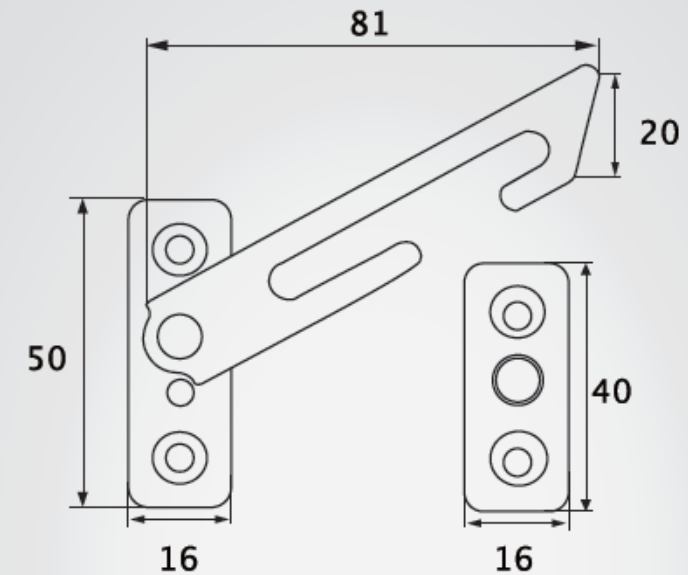

FEATURES & BENEFITS

- Complies with BS EN 14351-1:2006
- CE compliant
- An extensive range of stud heights are available for PVC-u, Aluminium and Timber applications
- Concealed and hidden from view
- Manufactured from SUS 430 stainless steel (Austenitic 304 stainless option for coastal locations)
- Packaged as 50 per box

AUTOLATCH WINDOW RESTRICTOR

The Vita Autolatch window restrictor is suitable for use on PVC-u, Aluminium and Timber windows. When fitted, it is fully concealed from view and operates within the airgap between sash and frame. Designed to give an initial opening on casement windows, the spring loaded arm automatically engages with a stud, with disengagement required via a manual operation.

Product Code	Stud Height
WRSTUD9.5	9.5mm
WRSTUD10.5	10.5mm
WRSTUD11.5	11.5mm
WRSTUD13.5	13.5mm
WRSTUD13.5	14.5mm

Manufactured from SUS 430 stainless steel as standard (BS EN 1670:2007 Grade 3), with the option of SUS Austenitic 304 stainless for coastal locations.